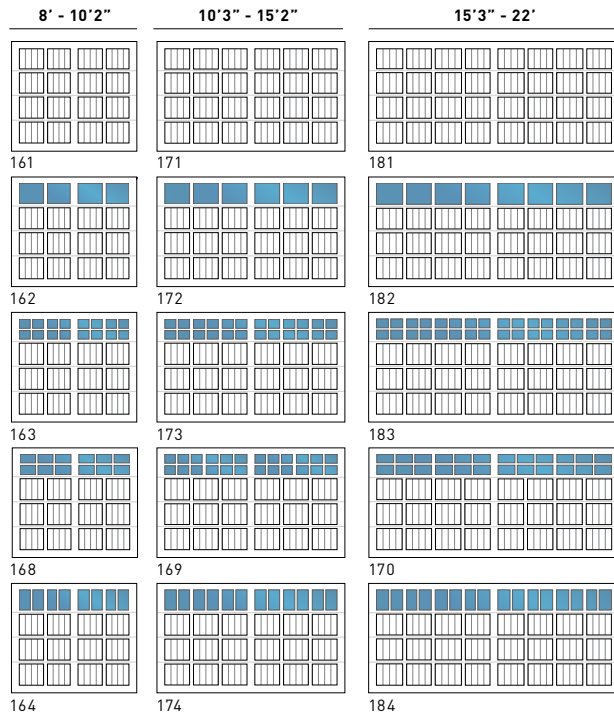

STEEL ONLY

FULL HEIGHT

NO ARCH

WINDOW TINT

Optional insulated glass options are available on most window types.
(Simulated color. In some cases glass tint is lighter than acrylic tint)