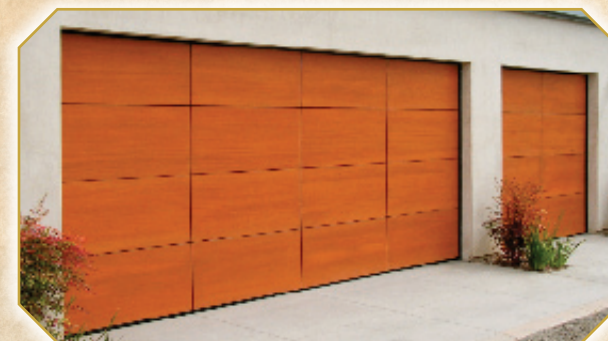

Modern

COLLECTION

Form and Functionality in Today's World

With the same reliability and smooth operation as Ziegler's line of Old World styles, Ziegler's Modern Garage Doors communicate a lighter, cleaner, more contemporary tone. Devoid of the heavy ornamentation of yesteryear, Ziegler's Modern Garage Door Collection creates a sophisticated look through the pleasing geometry of strong vertical and horizontal lines. The design of Ziegler's Modern Collection naturally captures your eye and draws it toward the architecture of your home. Elegant and unpretentious, Ziegler's high-quality door becomes an integral part of a whole.