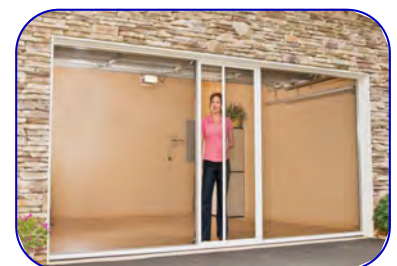

Why are Lifestyle Screens so popular with homeowners?

These days, more and more homeowners are turning to their garages to find additional space in their existing homes. The Lifestyle garage screen system allows homeowners to do just that! The Lifestyle is a fully retractable, spring loaded system that works in conjunction with your existing garage door. Going from garage to an airy, pest-free space is a snap and takes just seconds. When you are done enjoying the great outdoors, simply retract the Lifestyle and put your garage door down as usual. It's *that* easy!

Many Sizes, Frame Colors & Screen Fabrics To Choose From. Custom Sizes Available.