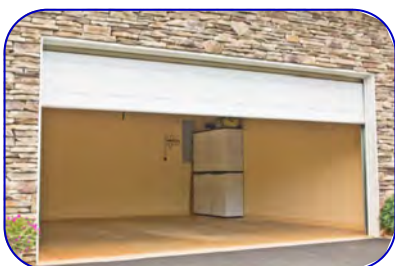

Why are Lifestyle Screens so popular with homeowners?

These days, more and more homeowners are turning to their garages to find additional space in their existing homes. The Lifestyle garage screen system allows homeowners to do just that! The Lifestyle is a fully retractable, spring loaded system that works in conjunction with your existing garage door. Going from garage to an airy, pest-free space is a snap and takes just seconds. When you are done enjoying the great outdoors, simply retract the Lifestyle and put your garage door down as usual. It's *that* easy!

Many Sizes, Frame Colors & Screen Fabrics To Choose From. Custom Sizes Available.