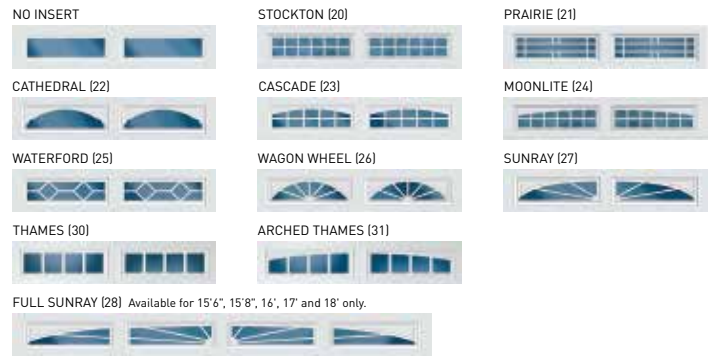

LONG PANEL for traditional and carriage house designs.

DecraGlass™ Windows

Tempered obscure glass with baked-on ceramic designs.