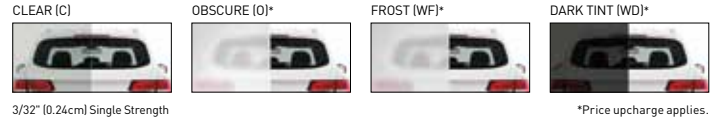

Glass Options

Insulated glass available in Clear, Frost and Dark Tint*