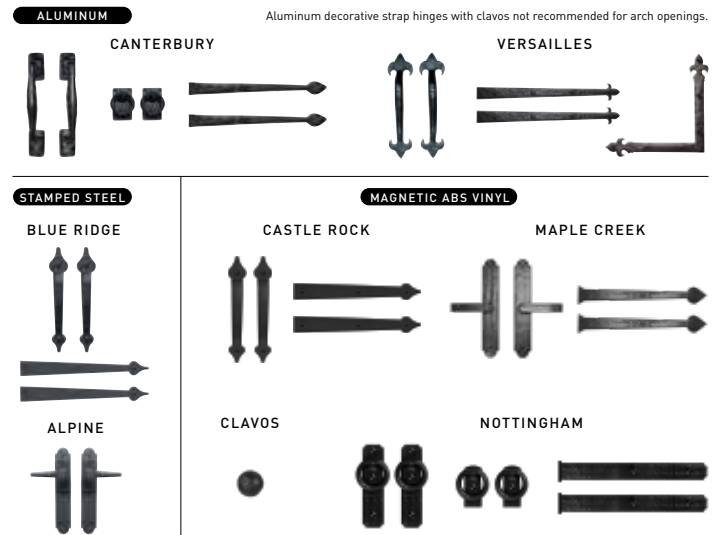

Decorative Hardware

YOUR LOCAL AMARR DEALER: