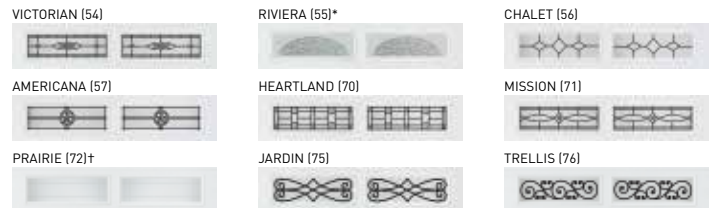

DecraGlass™ Windows

Tempered obscure glass with baked-on ceramic designs.

* Clear glass with printed frost pattern.
† Obscure glass with v-groove.