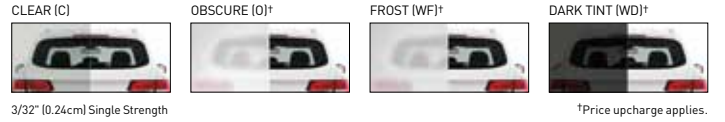

Glass Options

Insulated glass available in Clear, Frost and Dark Tint.[†]

DecraTrim Window Inserts

Available with Clear, Obscure, Frost or Dark Tint glass.