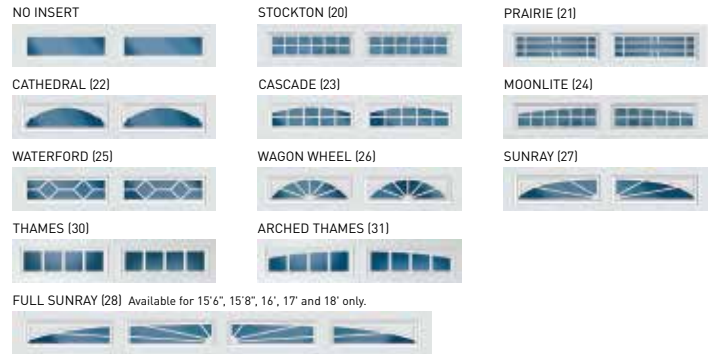

LONG PANEL

DecraGlass™ Windows

Available for OL3200 only. Tempered obscure glass with baked-on ceramic designs.