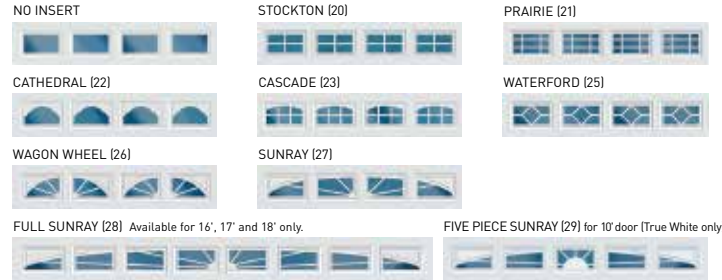

SHORT PANEL