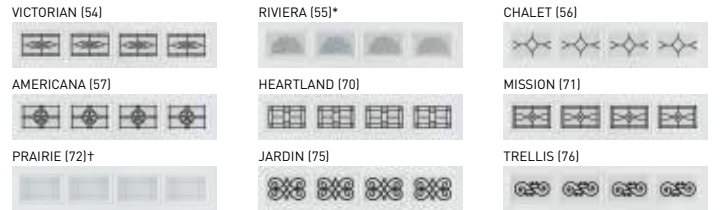

SHORT PANEL