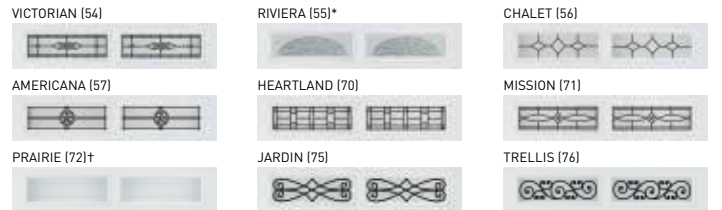

LONG PANEL

* Clear glass with printed frost pattern. † Obscure glass with v-groove.

Mosaic Window Options

Available for OL3200 only.

The choice is yours.

Add visual interest to your contemporary, mid-century modern or transitional home. With Mosaic Window Options you decide the number and location of windows to create the door design you want. Visit amarr.com/mosaic for design inspirations.

Optional Lock